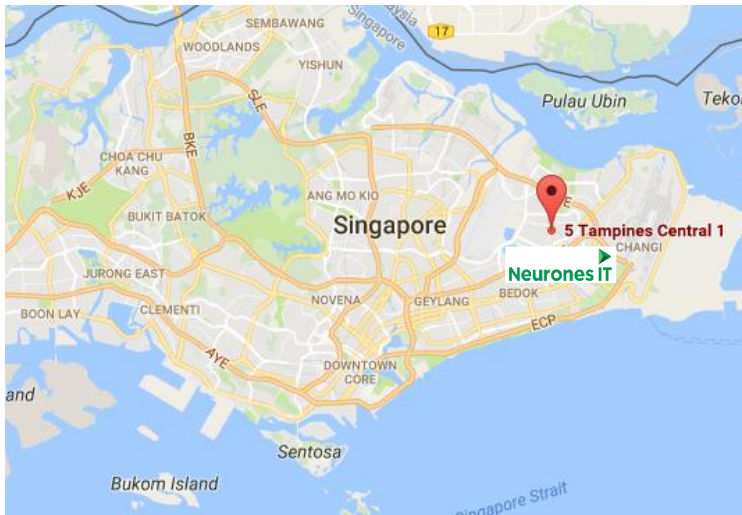

## Access map to Neurones IT Asia

### By Car

From City area – taking for instance **Orchard via PIE (18 min without traffic)**

Get on CTE from Paterson Road, Orchard Road and Bideford Road  
Take PIE to Tampines Ave 5  
Take exit 4B from PIE  
Continue on Tampines Ave 5  
Drive to Tampines Central  
You can park/alight at the drop-off point thru the car park entrance via **Tampines Central 6**

From Airport area – taking for instance **Changi Airport via PIE (10 min without traffic)**

Get on PIE  
Continue on PIE to Tampines Ave 4  
Continue on Tampines Ave 4 and drive to Tampines Central  
You can park/alight at the drop-off point thru the car park entrance via **Tampines Central 6**

### By MRT or Bus

Get on the MRT – Green line till Tampines station  
Walk about 4 minutes to Tampines Plaza

The following buses go to Tampines Interchange:  
**Bus Stop Number 75009 - Tampines Bus Interchange**  
3, 4, 8, 10, 18, 19, 20, 22, 23, 28, 29, 31, 37, 38, 39, 65, 67, 69, 72, 81, 29, 292, 293, 969